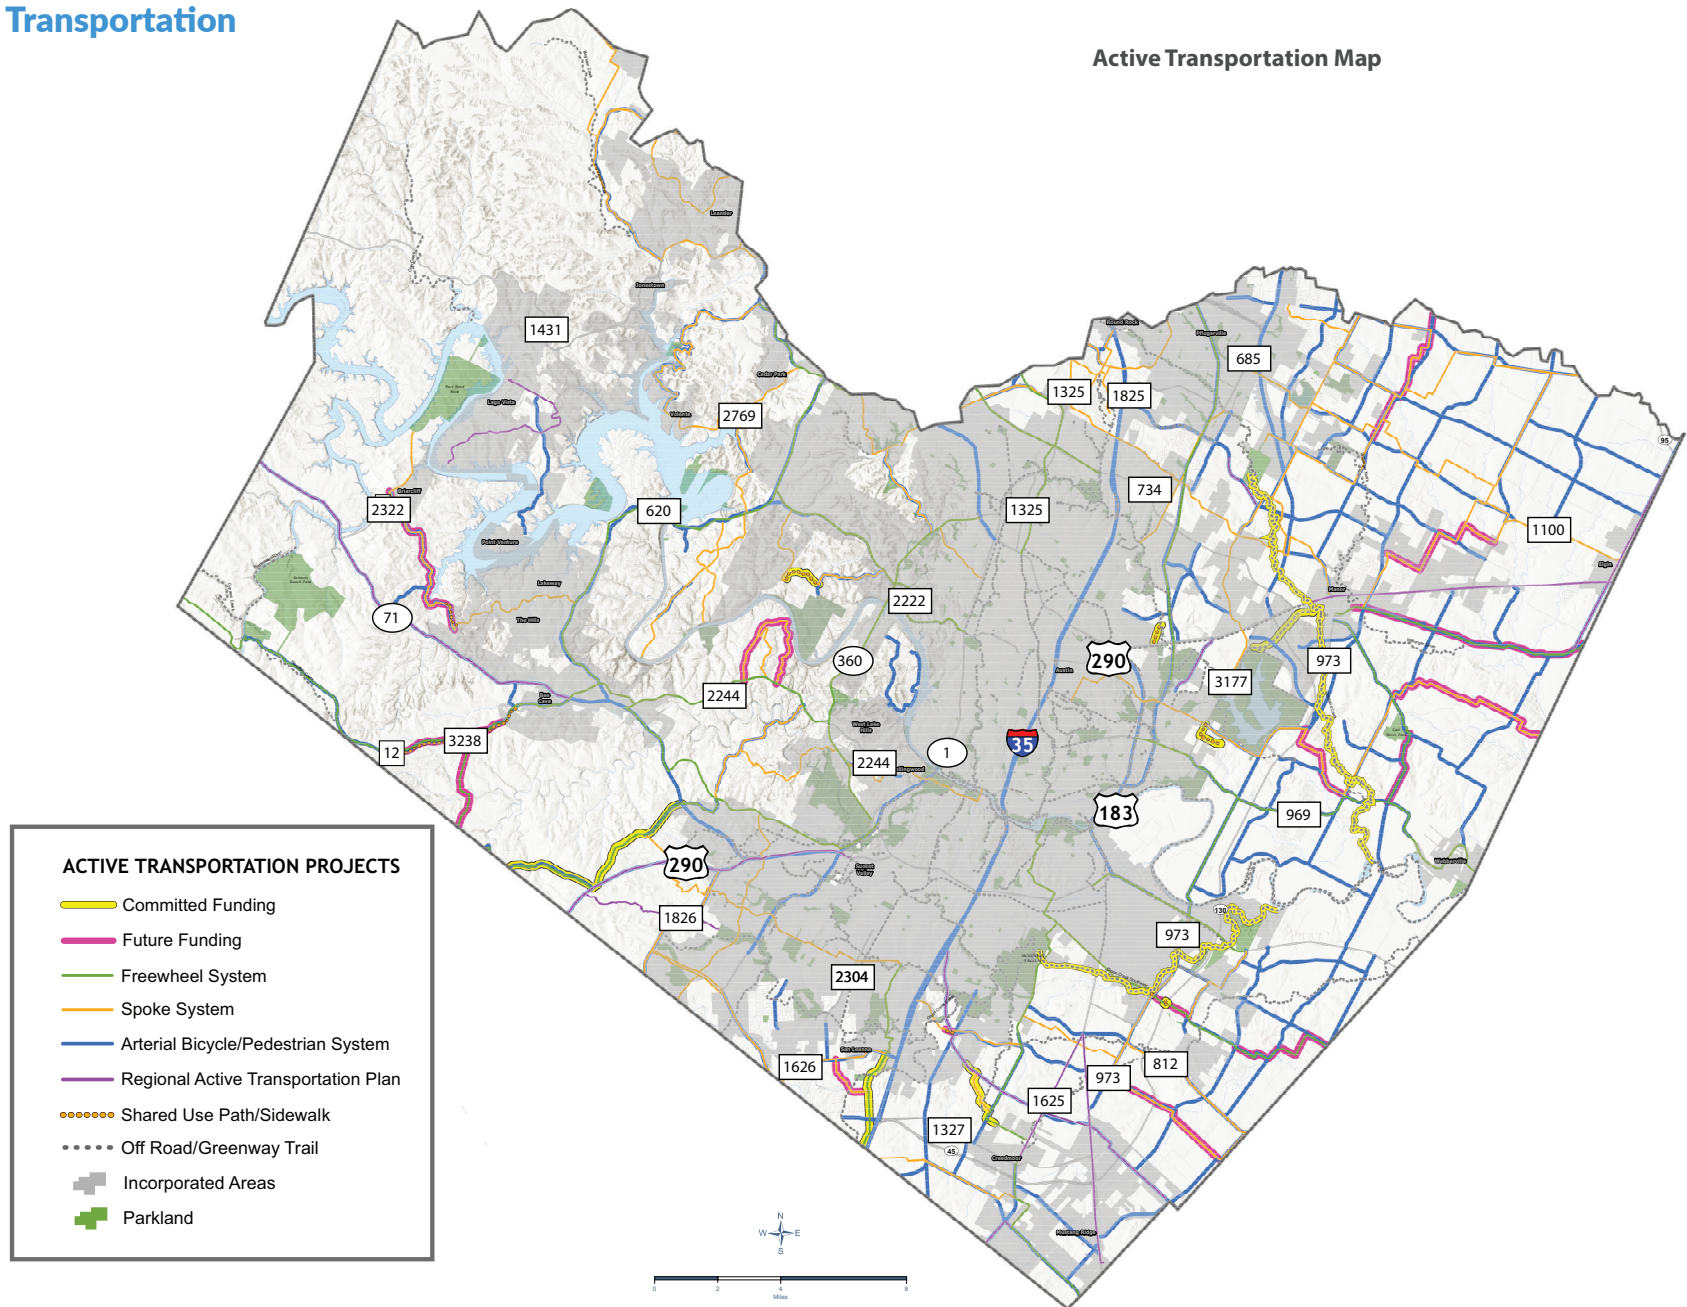

Active Transportation

Active Transportation Map

Active Transportation Projects Northwest Map

Active Transportation Projects Northeast Map

Active Transportation Projects Southwest Map

ACTIVE TRANSPORTATION PROJECTS

- Committed Funding
- Future Funding
- Freewheel System
- Spoke System
- Arterial Bicycle/Pedestrian System
- Regional Active Transportation Plan
- Shared Use Path/Sidewalk
- Off Road/Greenway Trail
- Incorporated Areas
- Parkland

Active Transportation Projects Southeast Map