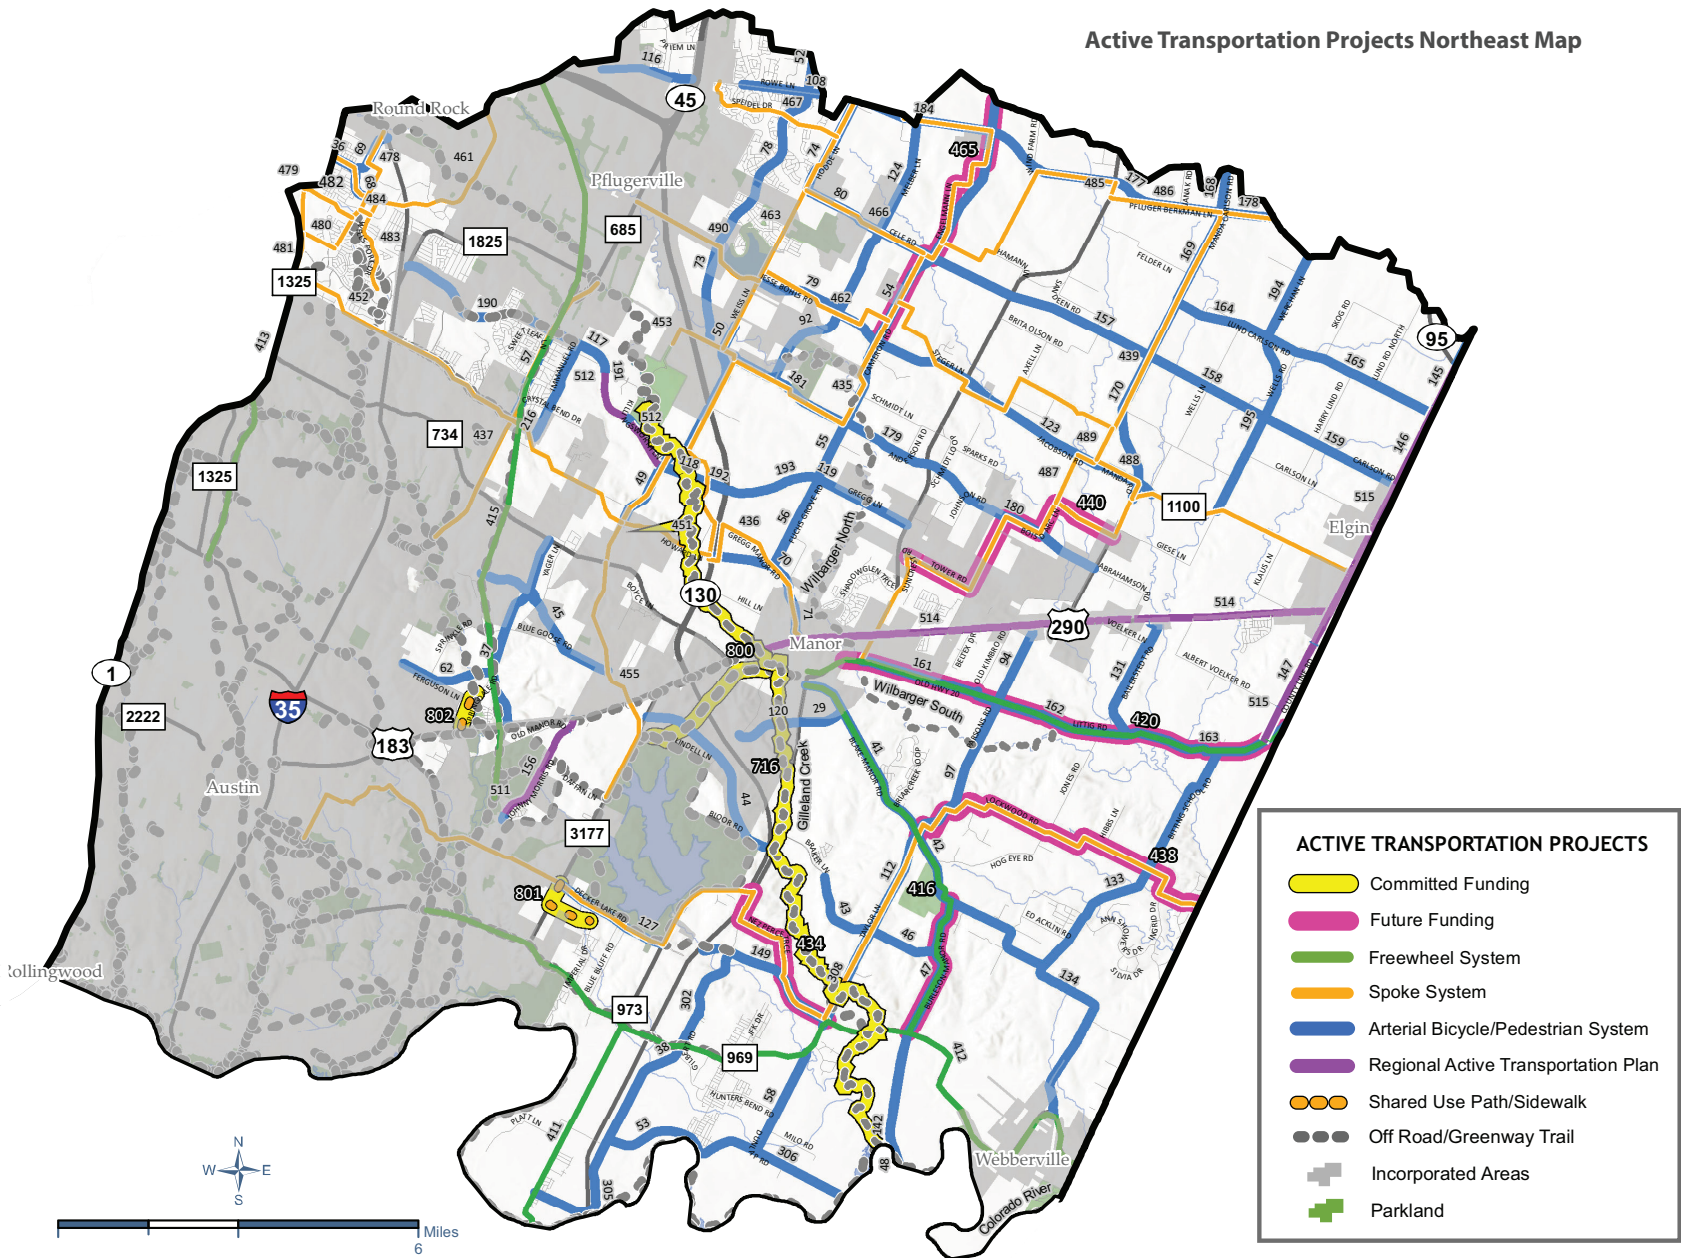

Active Transportation

Active Transportation Map

Active Transportation Projects Northwest Map

Active Transportation Projects Northeast Map

Active Transportation Projects Southwest Map

ACTIVE TRANSPORTATION PROJECTS

- Committed Funding
- Future Funding
- Freewheel System
- Spoke System
- Arterial Bicycle/Pedestrian System
- Regional Active Transportation Plan
- Shared Use Path/Sidewalk
- Off Road/Greenway Trail
- Incorporated Areas
- Parkland

Active Transportation Projects Southeast Map